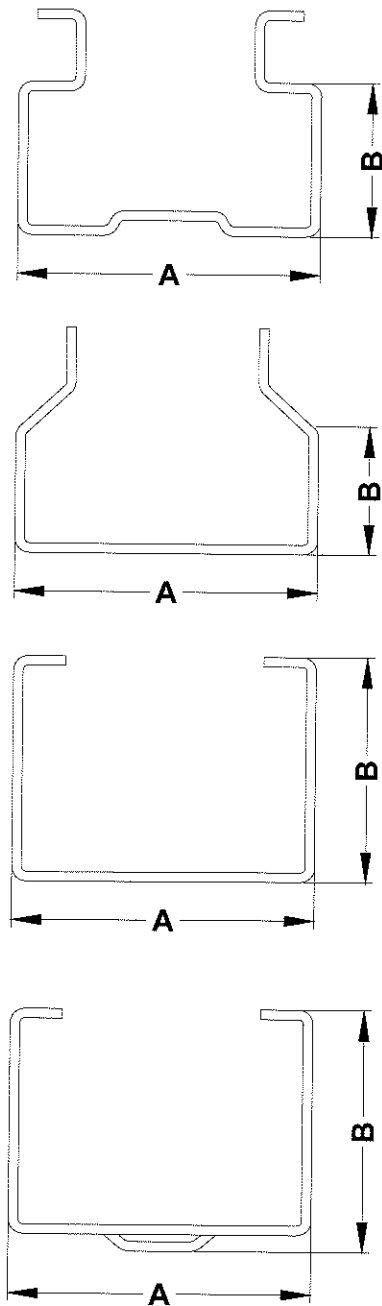

UPRIGHT SIZE LAYOUT

PLEASE **CHECK SIZE** MENTIONED AS "A" AND "B"
 ON YOUR UPRIGHT IN ORDER TO CHOOSE THE RIGHT PVC PROTECTOR
 CUSTOMIZED PROTECTORS AVAILABLE ON REQUEST

RACK PROTECTOR	A	B
RPS	70	50
	75	45
	75	50
	76	50
	80	35
	80	40
	80	42
	80	44
	80	45
	80	50
	85	40
	85	45
	85	50
RPM	90	35
	80	57
	80	60
	90	48
	90	50
	90	60
	100	45
100	50	
100	55	
RPL	120	60
	122	69
	130	60
	130	65